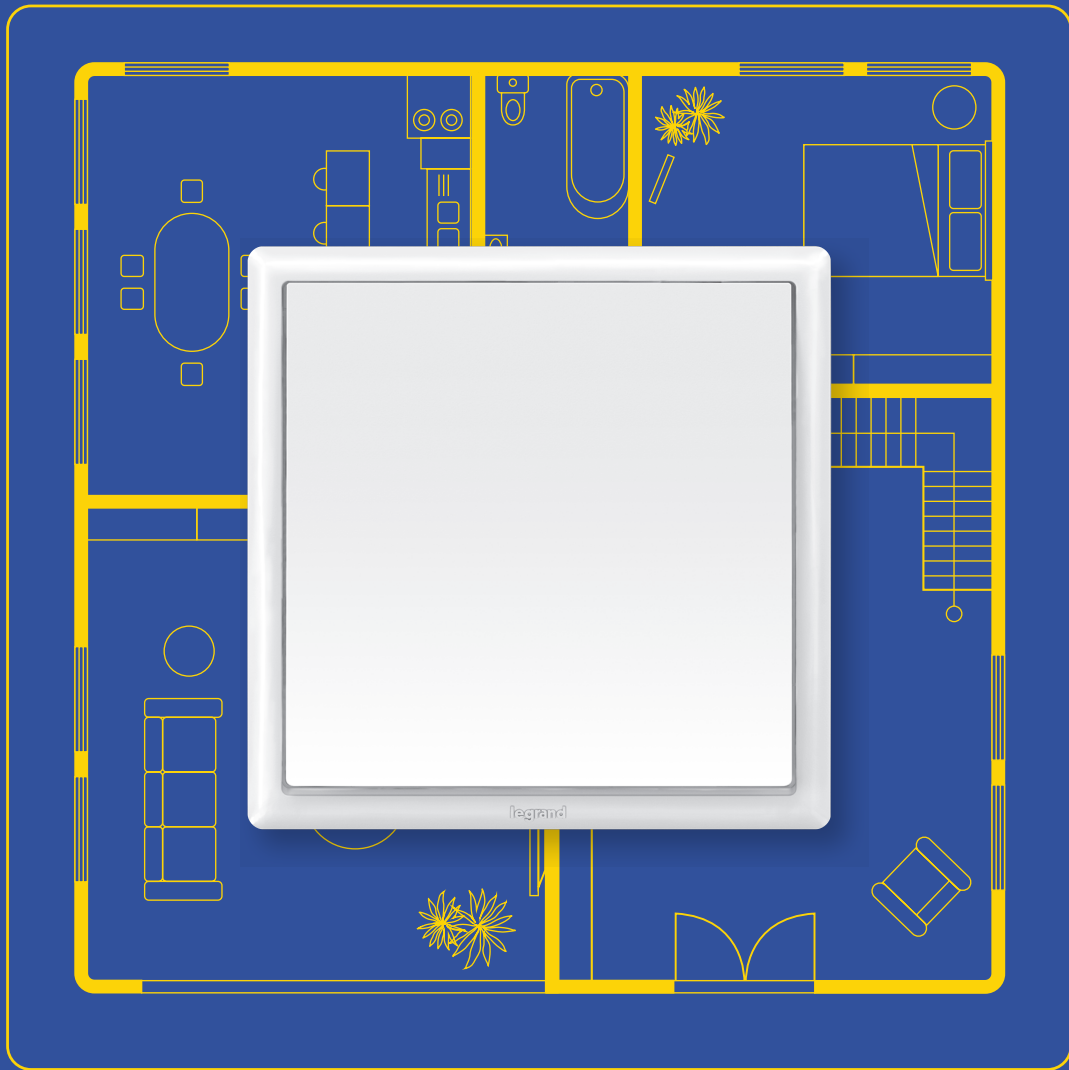

ELOÉ™

Everything just **ADDS** up

THE GLOBAL SPECIALIST
IN ELECTRICAL AND DIGITAL BUILDING INFRASTRUCTURES

 legrand®

ADD DETAILS that matter

Good design doesn't always have to be complex. With **ELOÉ™**, it combines details that make sense and add to the overall experience – for both users and installers.

FLEXIBILITY

Oblong shaped holes ensure flexibility for easy adjustment when the switch is not straight.

GLOSSY FINISH

Smooth glossy surface makes cleaning fuss-free.

COMPLIANT WITH STANDARDS

ELOÉ™ is designed to meet international standards – IEC and BS.

EASY TO ORDER

1 catalogue number =
1 complete product

SAFE AND FAST INSTALLATION

No access to metal parts ensures your safety during installation. The one-piece plate/mechanism also means that installation can be completed in three simple steps.

LARGE ROCKER

Ergonomically designed for a great user experience

SUBTLE CURVES

Rounded corners and curves add a touch of elegance.

STRONG PROFILE

Clean lines and a distinct shape enhance the visual appeal of **ELOÉ™**.