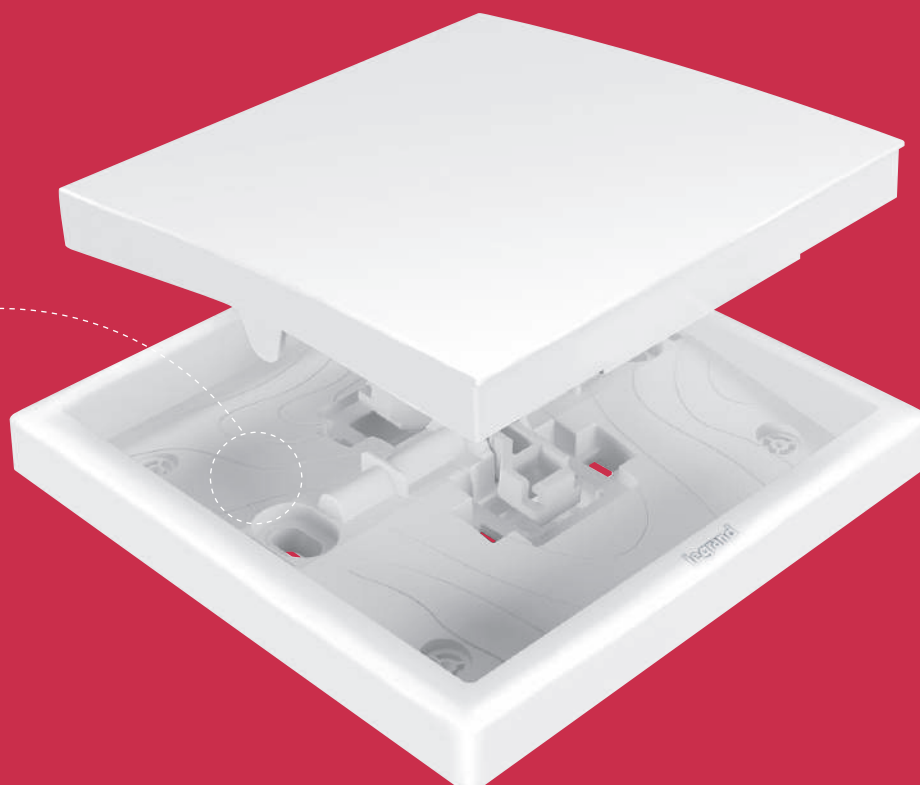

LARGE ROCKER

Ergonomically designed for a great user experience

SUBTLE CURVES

Rounded corners and curves add a touch of elegance.

STRONG PROFILE

Clean lines and a distinct shape enhance the visual appeal of **ELOÉ™**.

Superior design and quality

DESIGNED TO LAST

Even the concealed functional parts have been carefully designed.

6 180 01

6 180 05

6 180 07

6 180 11

Pack	Cat.Nos	MYR	Single pole switches 16 AX - 250 V
10	6 180 00	6.20	1-gang 1-way switch ○ White
10	6 180 01	11.50	1-gang 2-way switch ○ White
10	6 180 02	10.00	2-gang 1-way switch ○ White
10	6 180 03	15.50	2-gang 2-way switch ○ White
10	6 180 04	14.80	3-gang 1-way switch ○ White
10	6 180 05	21.50	3-gang 2-way switch ○ White
10	6 180 06	23.50	4-gang 1-way switch ○ White
10	6 180 07	40.30	4-gang 2-way switch ○ White
10	6 180 09	57.80	Intermediate switch ○ White
Push-buttons 6 A - 250 V~			
10	6 180 11	11.30	Bell push ○ White
10	6 180 15	16.50	2-gang ○ White

Pack	Cat.Nos	MYR	Double pole switches 20 A - 250 V~
10	6 180 70	21.70	1-gang 1-way switch + red neon indicator ○ White
10	6 180 71	24.20	1-gang 1-way switch + red neon indicator + 1 earth connection ○ White
10	6 180 89	69.90	1-gang 2-way switch + red neon indicator + 1 earth connection ○ White
Double pole switches 32 A - 250 V~			
10	6 180 74	63.50	1-gang 1-way switch + red neon indicator ○ White
Double pole switches 45 A - 250 V~			
10	6 180 76	113.00	1-gang 1-way switch + red neon indicator ○ White
Arteor adaptor			
Allows the integration of 2-module Arteor mechanisms such as R.C.B.O., automatic switch, skirting light, USB charger, etc			
10	6 180 37	11.70	1-gang ○ White
Fixing accessories			
Splash-proof cover			
Mainly for socket protection IP 55 with or without plug engaged			
Space inside : 86 x 86 mm			
External dimensions : 129,2 x 107,2 x 54,1 mm			
4	6 176 36	28.80	● Mist grey